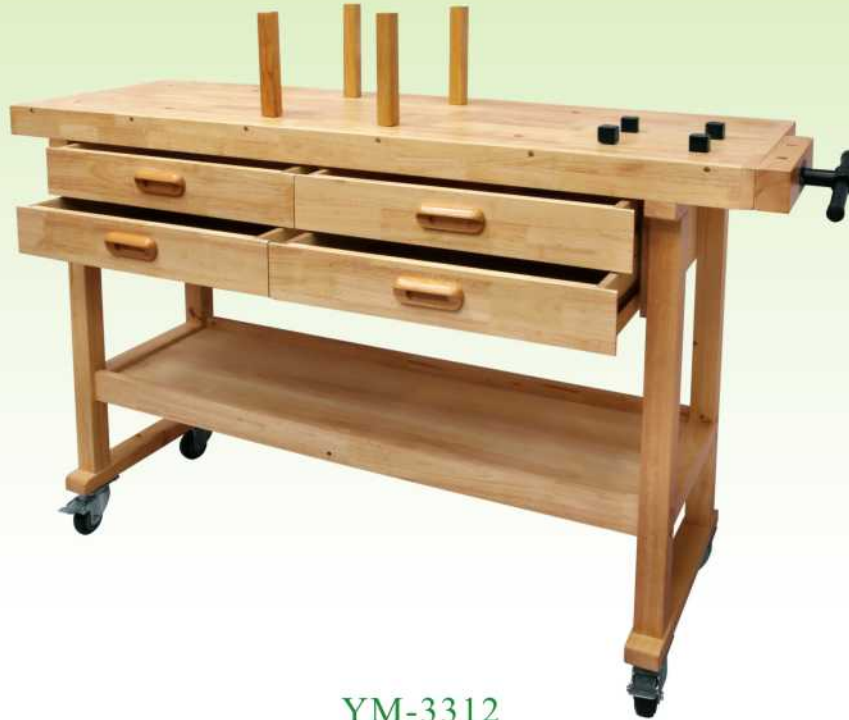

HARDWOOD WORKBENCH

YM-3312

ITEM# YM	BENCH TOP SIZE (CM)	OVERALL SIZE (CM)	MASTER CARTON SIZE (CM)	VISE QTY	CONTAINER LOAD QTY	
					40FT	20FT
3312-60"	152.5x51x6.5	152.5x51x84.0	155x58x16.5cm	1	422	202

- Sturdy Hardwood Construction
- With 4 drawer, 4 caster
- 1 Wood Block Clamping Vises with Steel Handles, Steel Guides and an Acme Thread Screw
- Vise can be positioned in 6 different locations.
- Two steel rail guard to prevent vise wobble
- Includes 4 Wood Bench Dogs& 4 steel Bench Dogs
- Bench Top Holds Up to 500 pounds/226.79kgs
- Clear Lacquer Finish on Bench Top to Protect Surface
- Additional Dog Holes in Legs& Crossbars to support Larger Projects.

YUMING ENTERPRISES LTD.

Add: Room F,4/Floor,Noble Center No.1006,3rd Fuzhong road,Futian District, Shenzhen China Postcode: 518026
Tel: 0086-0755-88262922 FAX: 0086-0755-88262933 Contact: Vinson Kwan
<http://www.yumingfurniture.com> E-mail: sales@yumingfurniture.com